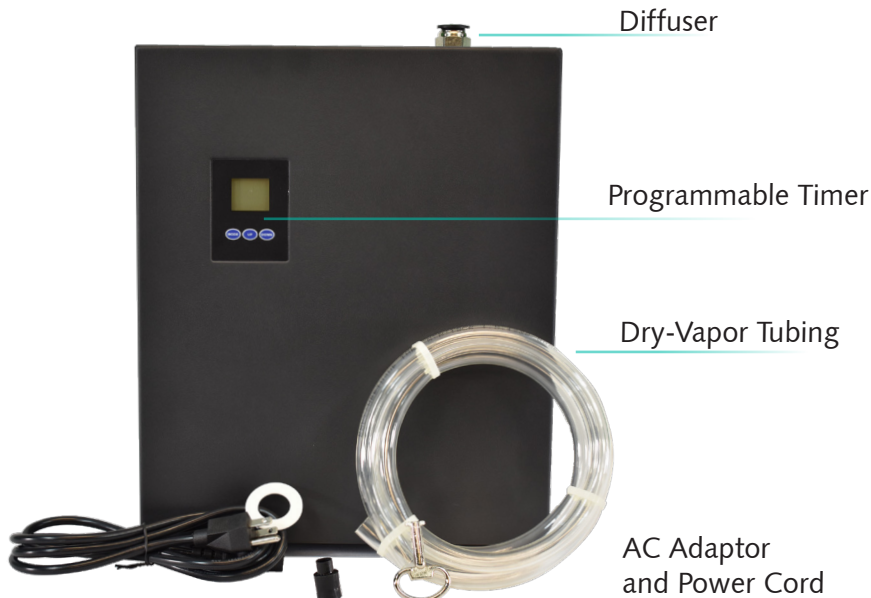

REFINED SCENT PALATE

State's diverse and sophisticated fragrances present top, middle and base notes creating complex, intriguing aromas. Our palate was selected specifically to create the best, first and last impression of your facility, creating a welcoming scent for all visitors. Ask your Account Managers for a scent demonstration.

FRAGRANCE SAFETY

The health and safety of our customers is a top priority. Abiding by strict regulations, our scents are VOC-compliant and International Fragrance Association (IFRA) compliant. When diffused at the recommended levels, they are also non-hazardous according to OSHA HCS 2012 and WHMIS 2015 standards.

ADVANCED TECHNOLOGY

- Cold-air diffusion delivers safe, dry scent through HVAC/AHU system.
- One compact system treats spaces up to 750,000 cubic feet.
- Invisible ambient scenting includes odor-eliminating technology, SE-500®.
- Customizable programming adjusts to the needs of the space.