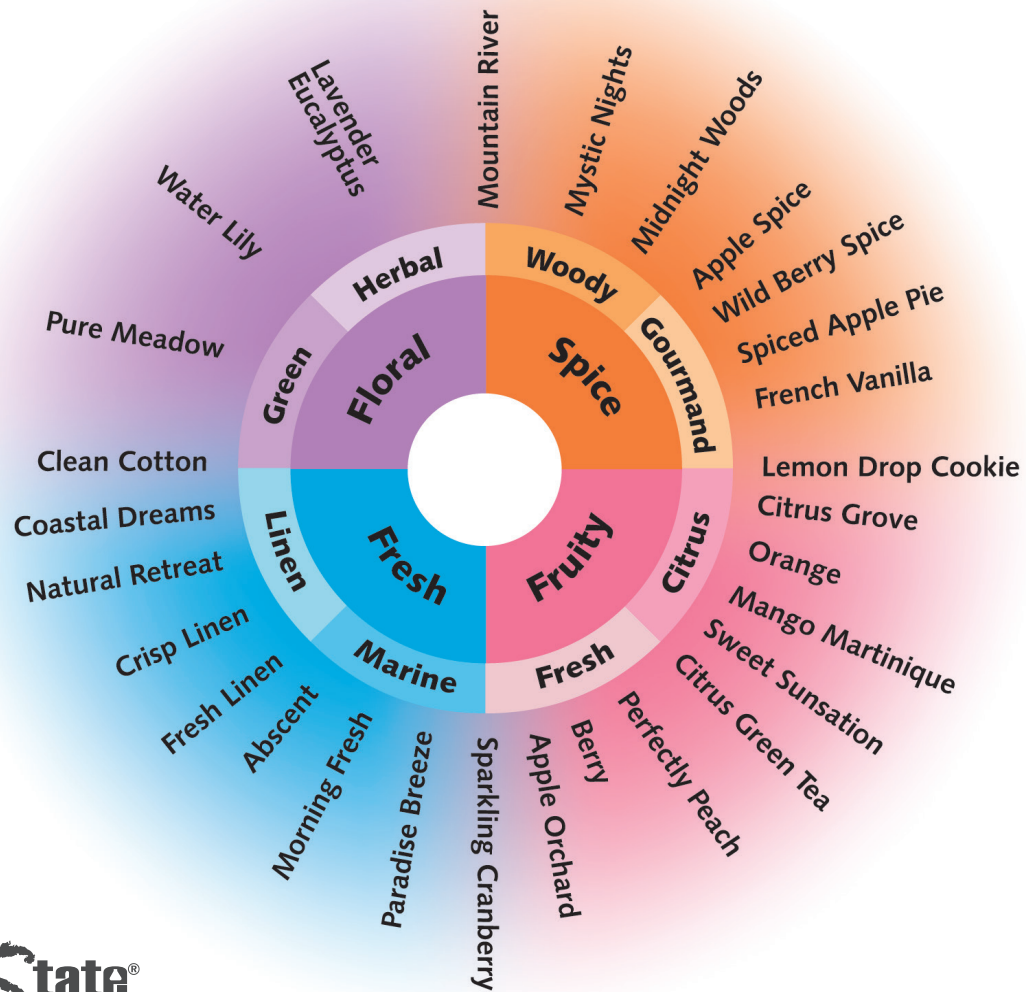

CHOOSE YOUR *Fragrance Experience*

STATE[®]
**FRAGRANCE
FACTORY[®]**

STATE[®]
**FRAGRANCE
CUBE[™] 2-6**

STATE[®]
**FRAGRANCE
CUBE[™] 6-15**

STATE[®]
**FRAGRANCE
CUBE[™]**

STATE[®]
**FRAGRANCE
CENTRAL[™]**